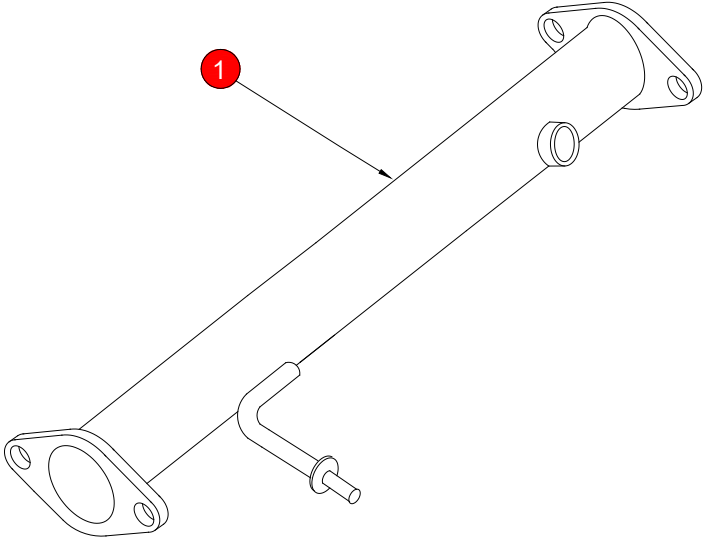

FITTING INSTRUCTIONS

[]

CAR	Focus ST 2.5Turbo 225PS	PART NO.	SFDC061
YEAR	06-11	FIT KITS	N/A
NOTES	Where not supplied use original fittings Engine management light may come on when used.	FEATURES	Pipe Diameter:- 63.5mm/2.5"

NO.	PART NO.	DESCRIPTION	QTY
1	1098FD	De-cat Section	1

NOTE: ENSURE SCORPION SYSTEM IS CLEAR OF MOVING PARTS AND ALL ORIGINAL FUNCTIONS WORK CORRECTLY.

CLASSIFICATION	Motorsport Use Only
HOMOLOGATED	No
DATE	14/10/20
ISSUE	03
AUTHORISED	M.Ydlibi